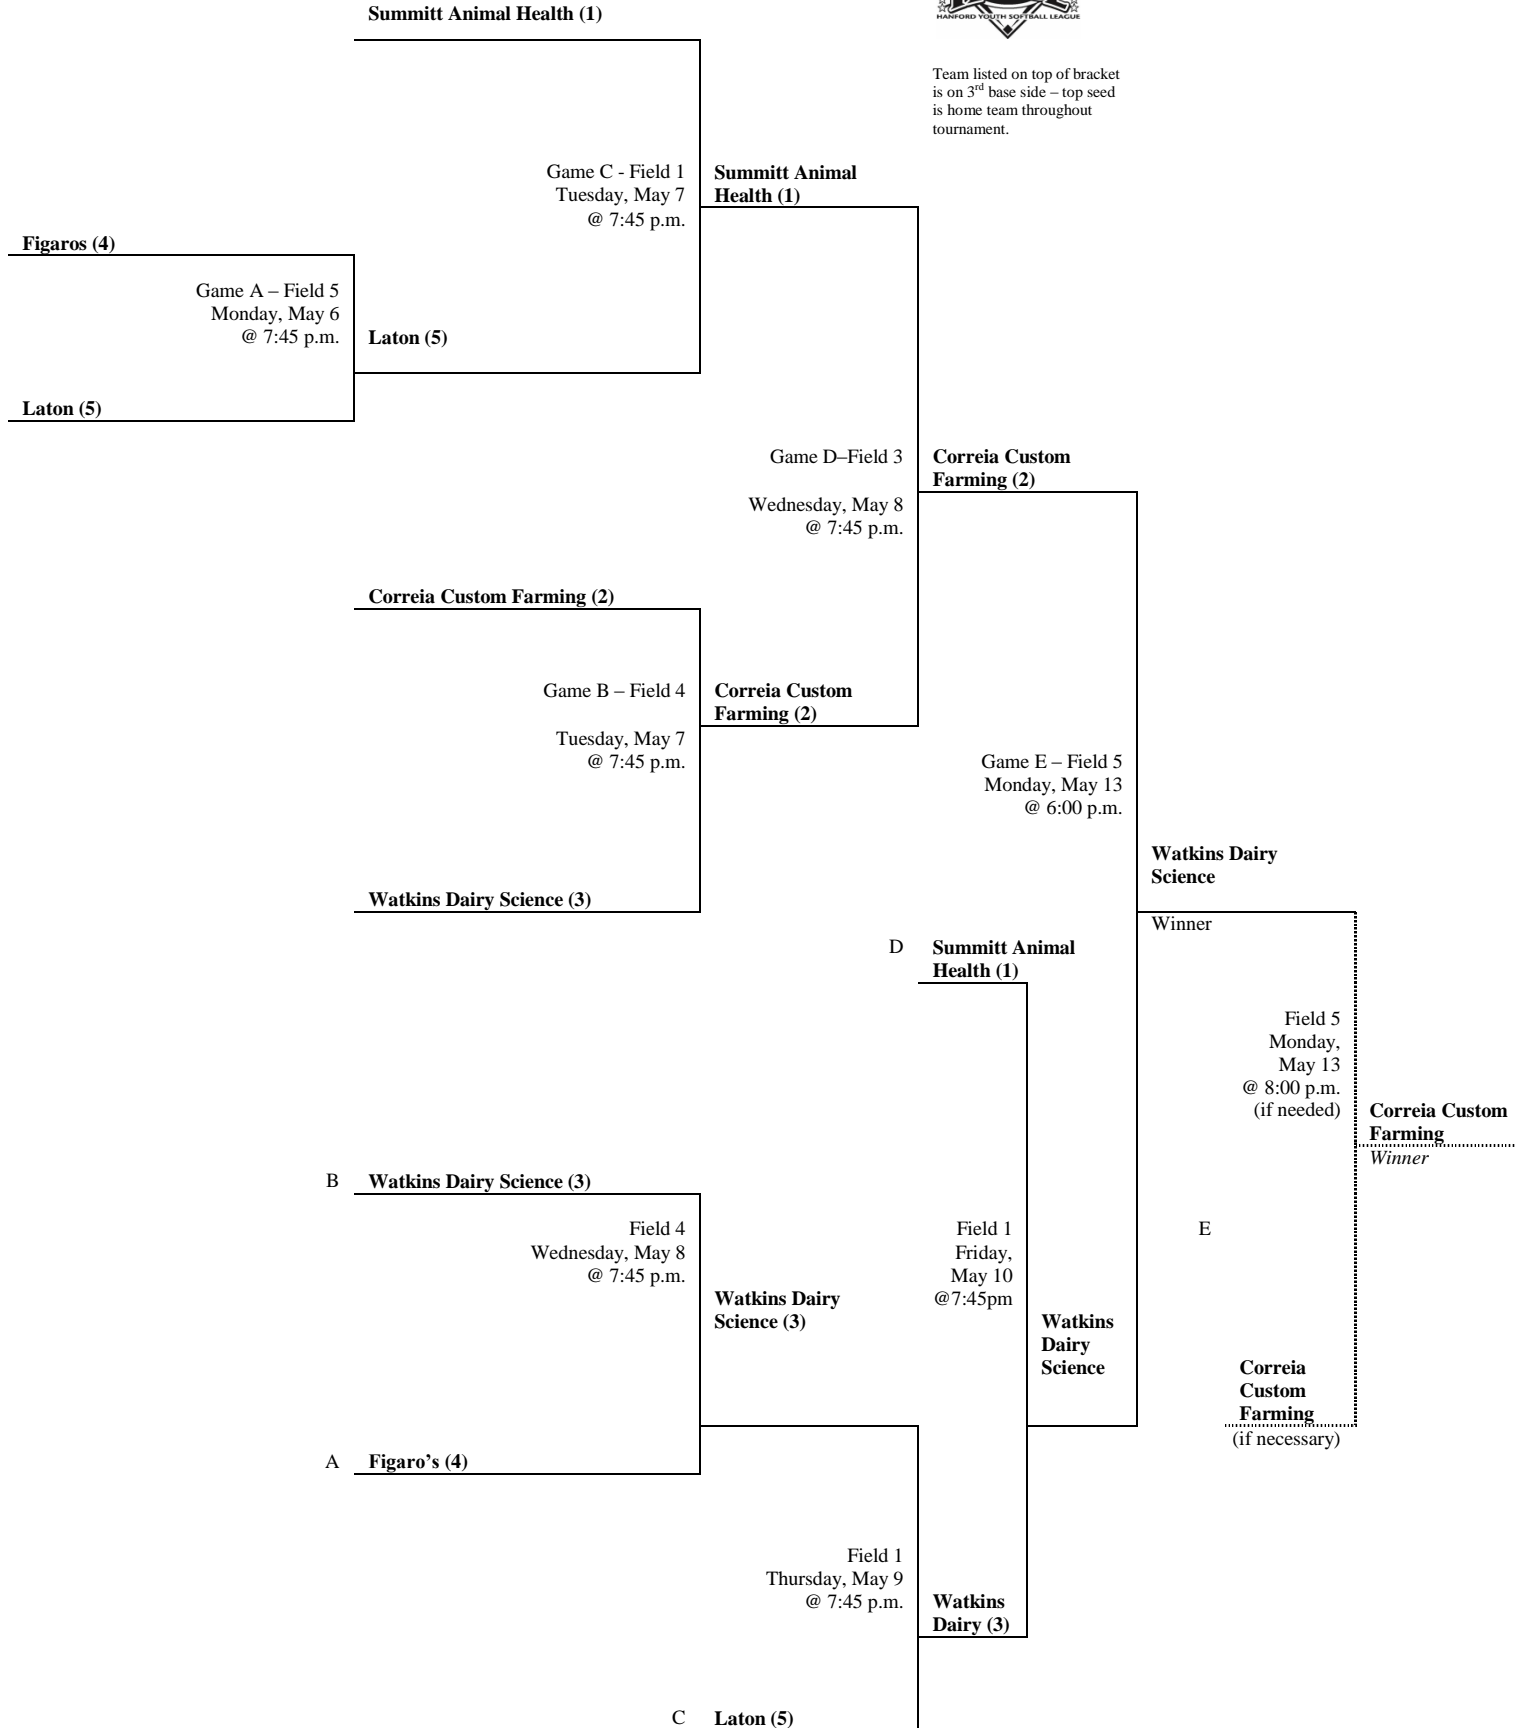

Team listed on top of bracket is on 3rd base side – top seed is home team throughout tournament.

Losers
Bracket